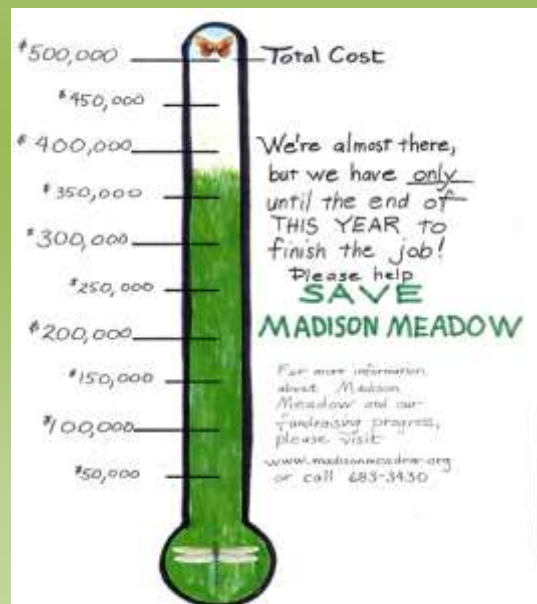

Fundraising News

$379,000 raised so far
$143,000* left to go by 12/07
*Includes interest and professional fees

Our goal is to raise a $60,000 match challenge by the end of August that is only 60 people pledging $1,000! Please contact us at 541-683-3430 if you can help.